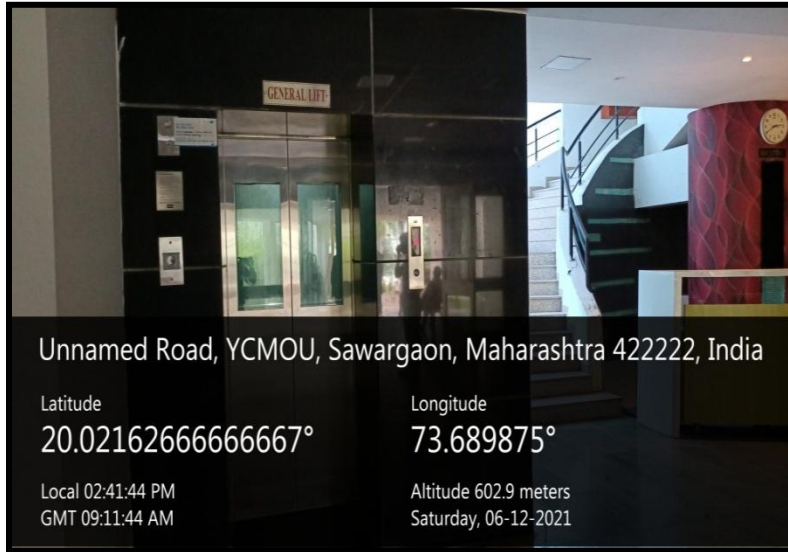

Yashwantrao Chavan Maharashtra Open University, Nashik – 422 222

4.1.1 Geo-tagged photographs of campus and all other infrastructural facilities

1. No Smoking.

2. Plastic free campus.

3. Lift

4. Handicap facilities:

5. Ramp:

6. Auditorium

7. Canteen.

8. Yash Bharati for Online Education:

9. Guest house:

10: Post office:

10: YCMOU: Magnetic Scanner

11. Parking