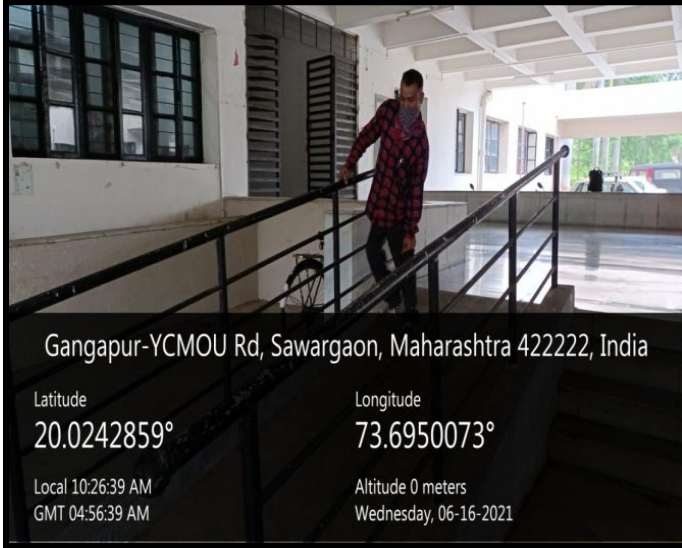

Yashwantrao Chavan Maharashtra Open University, Nashik – 422 222

4.1.1 Geo-tagged photographs of campus and all other infrastructural facilities

1. No Smoking.

2. Plastic free campus.

3. Lift

4. Handicap facilities:

5. Ramp:

6. Auditorium

7. Canteen.

8. Yash Bharati for Online Education:

9. Guest house:

10: Post office:

10: YCMOU: Magnetic Scanner

11. Parking