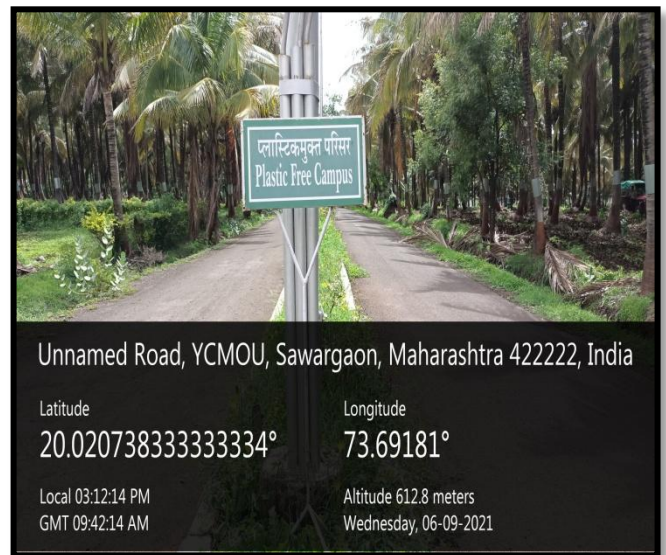

Yashwantrao Chavan Maharashtra Open University, Nashik – 422 222

4.1.1 Geo-tagged photographs of campus and all other infrastructural facilities

1. No Smoking.

2. Plastic free campus.

3. Lift

4. Handicap facilities: