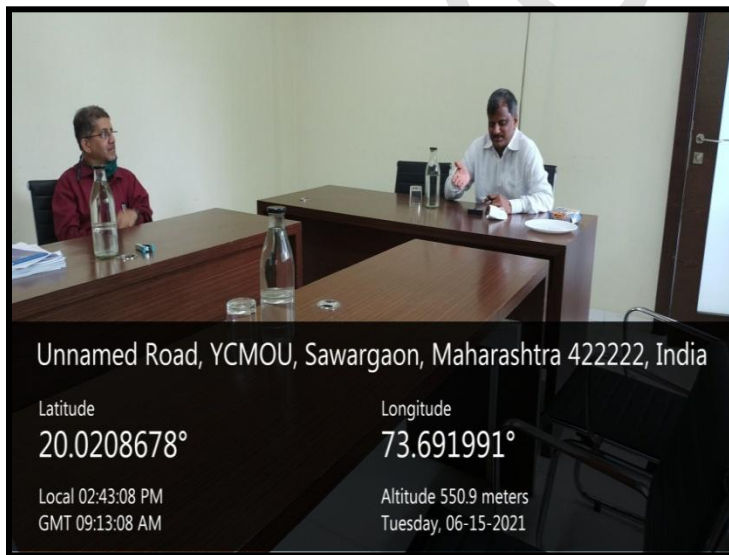

Yashwantrao Chavan Maharashtra Open University, Nashik – 422 222

4.1.1 Geo-tagged photographs of campus and all other infrastructural facilities

1. No Smoking.

2. Plastic free campus.

3. Lift

4. Handicap facilities: