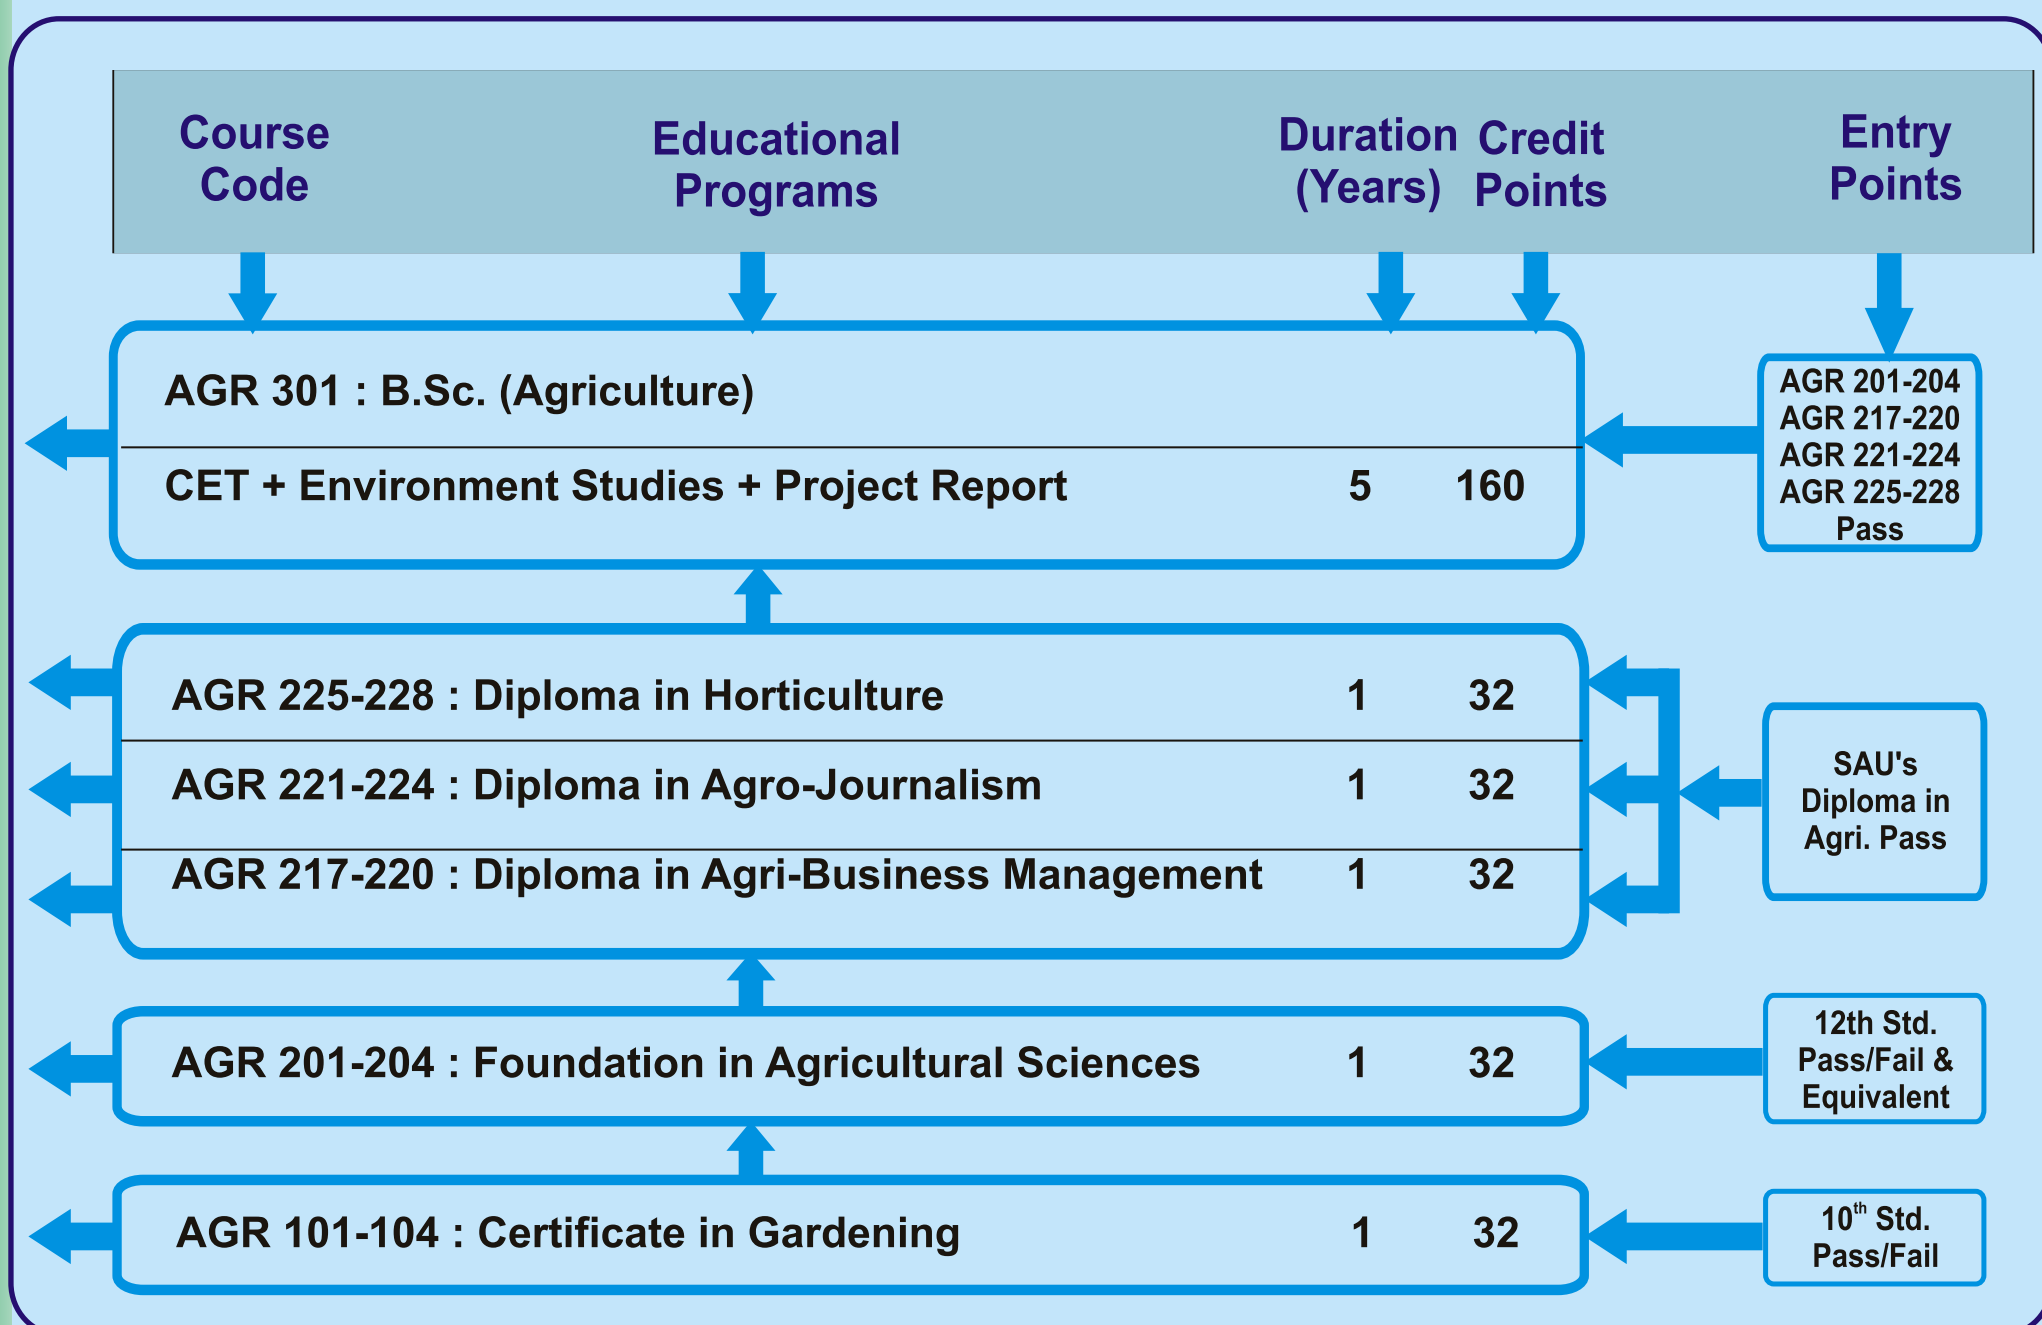

Yashwantrao Chavan Maharashtra Open University School of Agricultural Sciences: Academic Mobility Chart

Vertical Mobility to Bachelor of Sciences in Agriculture (B. Sc. Agriculture)

Vertical Mobility to Bachelor of Sciences in Horticulture (B.Sc. Horticulture)