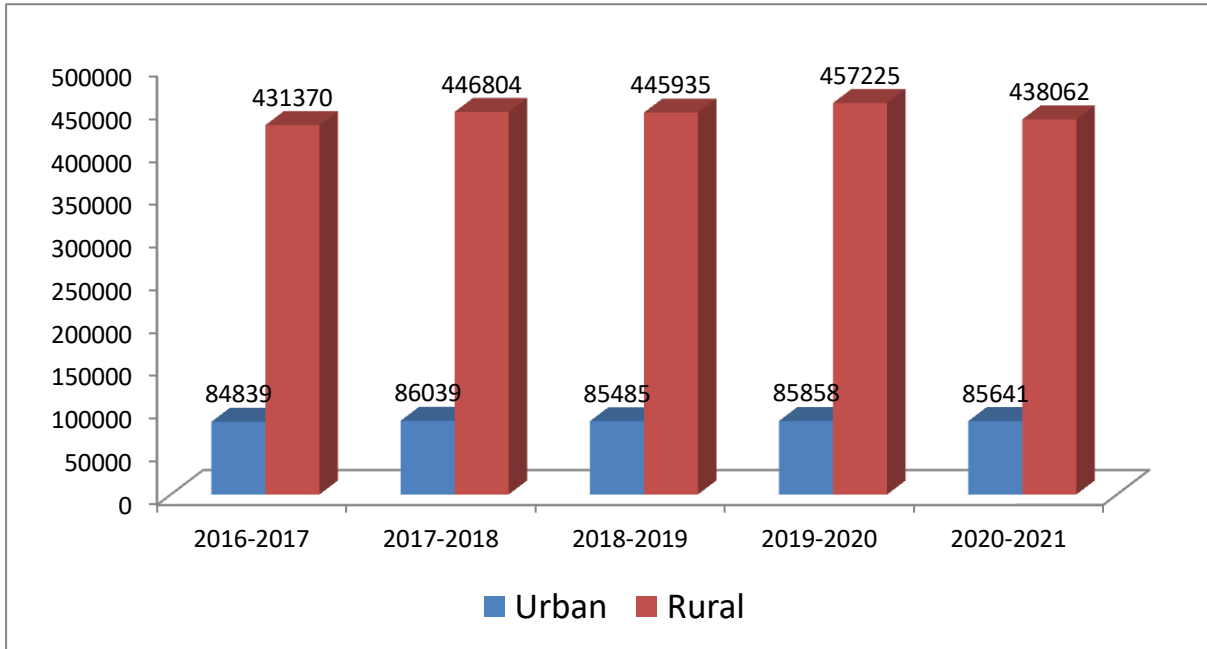

Yashwantrao Chavan Maharashtra Open University, Nashik – 422 222

2.2.1 Number of learners enrolled from Rural and Urban areas

seye
REGISTRAR
YASHWANTRAO CHAVAN MAHARASHTRA
OPEN UNIVERSITY, NASHIK-422 222