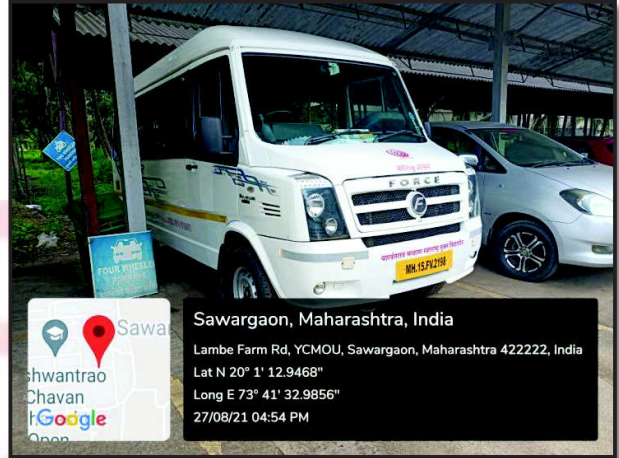

Transportation